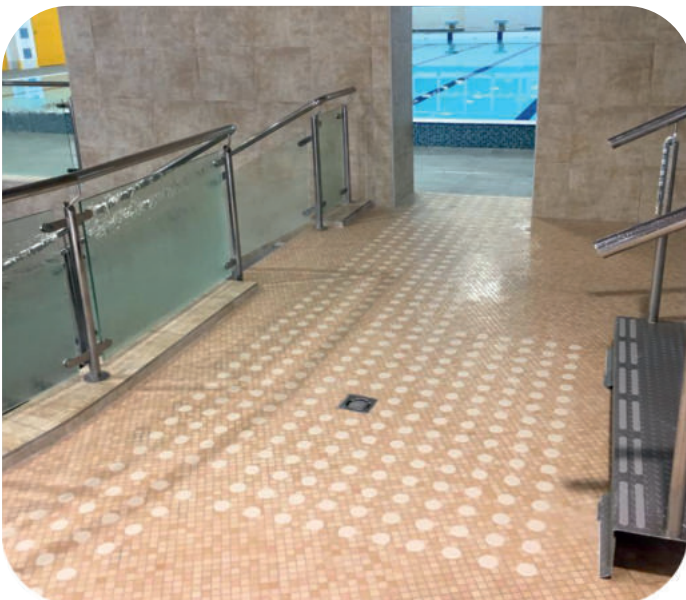

„Make the world safer“
No2slide  **.com**

MAINTENANCE INSTRUCTIONS - WET OPERATIONS

To clean use a suitable floor cleaning machine with brushes and squeegee and cleaning chemicals.

You can also use yard brooms or other brushes. Then rinse with water and wipe with a floor squeegee.